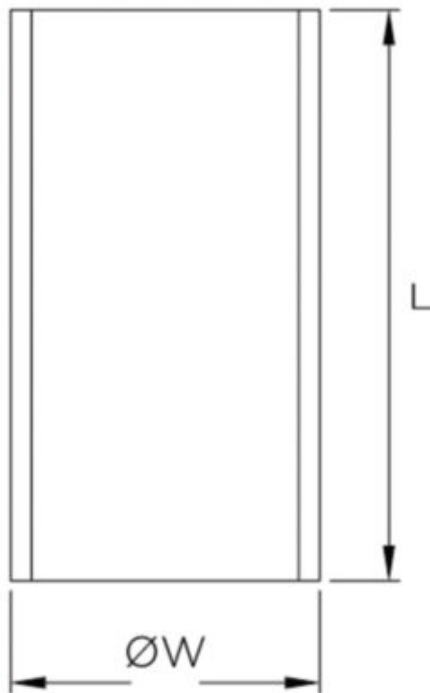

AV-547 Stainless Steel Coupling, PN-25

Features

Threading	BSP / NPT
Grade	CF8 (SS 304) / CF8M (SS 316)
Tolerance	±1.5mm
Pressure Rating	PN-25 (Hyd. 30kg)
Max. Working Pressure	356 Psig
Application Medium	Food Processing

Notes

Also available in CF8M (SS 316)

Suitability

Dimensional Data

Size	L	W
1/4"	25	18
3/8"	25	21
1/2"	33	26
3/4"	35	32
1"	42	40
1-1/4"	46	47
1-1/2"	46	54
2"	55	66

Manufacturers & Exporters of
Valves, Fittings & Boiler Mountings

Size	L	W
2.1/2"	65	82
3"	71	95
4"	83	122